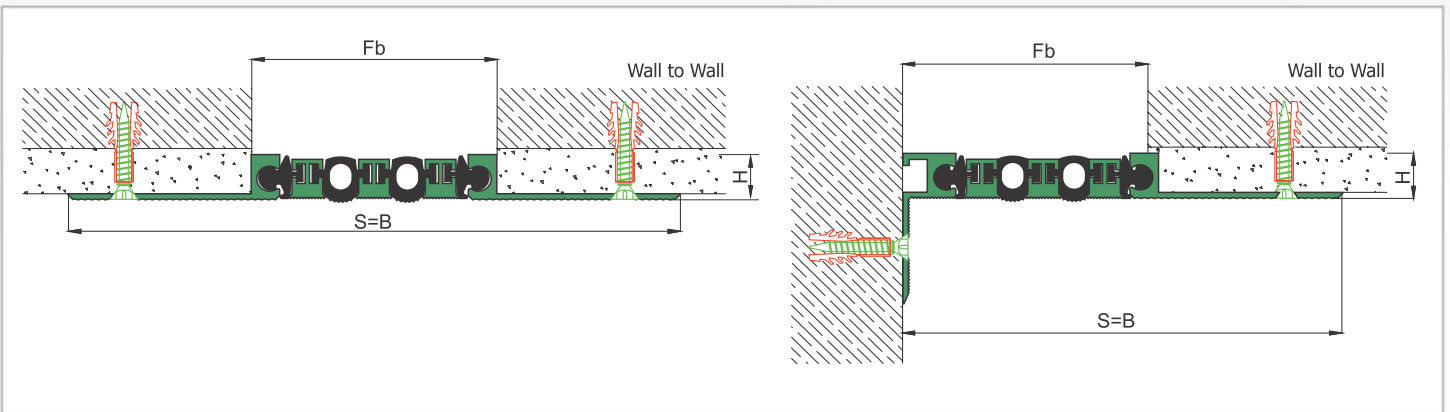

AS U136 can be considered as surface mounted type of AS A126 and can easily be installed by means of screws to all types of wall & ceiling. Adjustable interlocking profile and gasket configuration makes it available for gaps up to 200 mm. Multipartite design ensures the profile to meet displacements in 3 directions. If inquired, AS U136 can be applied with floor type AS U236 and this dual application brings in a decorative aspect. Profiles are delivered factory-assembled.

- Application Areas** : Indoor & Outdoor / Wall & Ceiling
- Ideal for** : Shopping Malls, Airports, Residences, Hospitals, Hotels, Commercial & Public Buildings etc.
- Material** : Mill Finish Aluminum (Anodizing optional), TPE Gasket
- Aluminum Alloy** : 6063 AA-USA / EN AW 6063
- Optional Supplies** : Fire Barrier, Waterproof EPDM membrane

* Visuals are representative and the profile configuration may differ depending on the characteristics requested.

GASKET COLORS **BLACK** GREY BEIGE Custom Colors available.

LOCATION	MODEL	GAP (Fb) mm	HEIGHT (H) MM	OVERALL WIDTH (B) mm	VISIBLE WIDTH (S) mm	MOVEMENT (W) mm	LOAD CAPACITY	STANDARD LENGTH (mt)
Wall to Wall	AS U136-035	35	15	155	155	± 2	N/A	3
	AS U136-060	60	15	180	180	± 4	N/A	3
	AS U136-080	80	15	200	200	± 6	N/A	3
	AS U136-100	100	15	220	220	± 8	N/A	3
	AS U136-120	120	15	240	240	± 10	N/A	3
	AS U136-140	140	15	260	260	± 12	N/A	3
	AS U136-160	160	15	280	280	± 14	N/A	3
	AS U136-180	180	15	300	300	± 16	N/A	3
	AS U136-200	200	15	320	320	± 18	N/A	3

Note: Please ask for different sizes

Profil No Profile Number	AS U136 160	AS U136 160 K
Fb (mm)	160	160
H (mm) yaklaşık approx.	15	15
W± (mm) yaklaşık approx.	±14	±14
Renk Color	Alüminyum: Natürel, Fitiller: Siyah, gri, diğer Aluminum: Natural, Inserts: Black, grey, others	
Malzeme Material	Alüminyum, TPE Termoplastik Elastomer Aluminum, TPE Thermoplastic Elastomer	
Standart Uzunluk Standard Length	3	