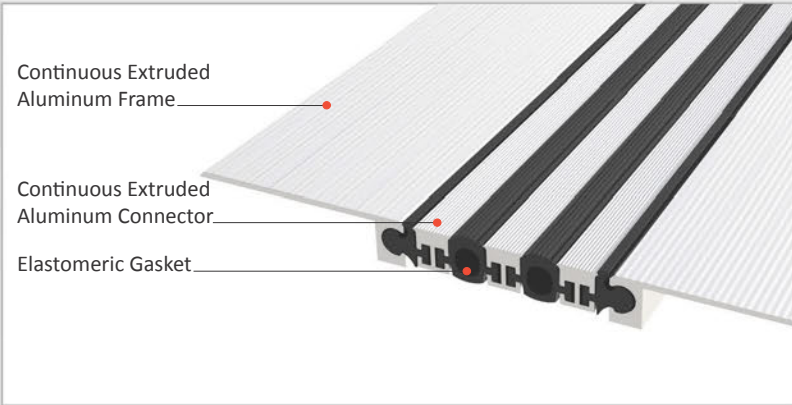

AS U136 can be considered as surface mounted type of AS A126 and can easily be installed by means of screws to all types of wall & ceiling. Adjustable interlocking profile and gasket configuration makes it available for gaps up to 200 mm. Multipartite design ensures the profile to meet displacements in 3 directions. If inquired, AS U136 can be applied with floor type AS U236 and this dual application brings in a decorative aspect. Profiles are delivered factory-assembled.

- Application Areas** : Indoor & Outdoor / Wall & Ceiling
- Ideal for** : Shopping Malls, Airports, Residences, Hospitals, Hotels, Commercial & Public Buildings etc.
- Material** : Mill Finish Aluminum (Anodizing optional), TPE Gasket
- Aluminum Alloy** : 6063 AA-USA / EN AW 6063
- Optional Supplies** : Fire Barrier, Waterproof EPDM membrane

* Visuals are representative and the profile configuration may differ depending on the characteristics requested.

GASKET COLORS **BLACK** GREY BEIGE Custom Colors available.

LOCATION	MODEL	GAP (Fb) mm	HEIGHT (H) MM	OVERALL WIDTH (B) mm	VISIBLE WIDTH (S) mm	MOVEMENT (W) mm	LOAD CAPACITY	STANDARD LENGTH (mt)
Wall to Wall	AS U136-035	35	15	155	155	± 2	N/A	3
	AS U136-060	60	15	180	180	± 4	N/A	3
	AS U136-080	80	15	200	200	± 6	N/A	3
	AS U136-100	100	15	220	220	± 8	N/A	3
	AS U136-120	120	15	240	240	± 10	N/A	3
	AS U136-140	140	15	260	260	± 12	N/A	3
	AS U136-160	160	15	280	280	± 14	N/A	3
	AS U136-180	180	15	300	300	± 16	N/A	3
	AS U136-200	200	15	320	320	± 18	N/A	3

Note: Please ask for different sizes

Profil No Profile Number	AS U136 160	AS U136 160 K
Fb (mm)	160	160
H (mm) yaklaşık approx.	15	15
W± (mm) yaklaşık approx.	±14	±14
Renk Color	Alüminyum: Natürel, Fitiller: Siyah, gri, diğer Aluminum: Natural, Inserts: Black, grey, others	
Malzeme Material	Alüminyum, TPE Termoplastik Elastomer Aluminum, TPE Thermoplastic Elastomer	
Standart Uzunluk Standard Length	3	