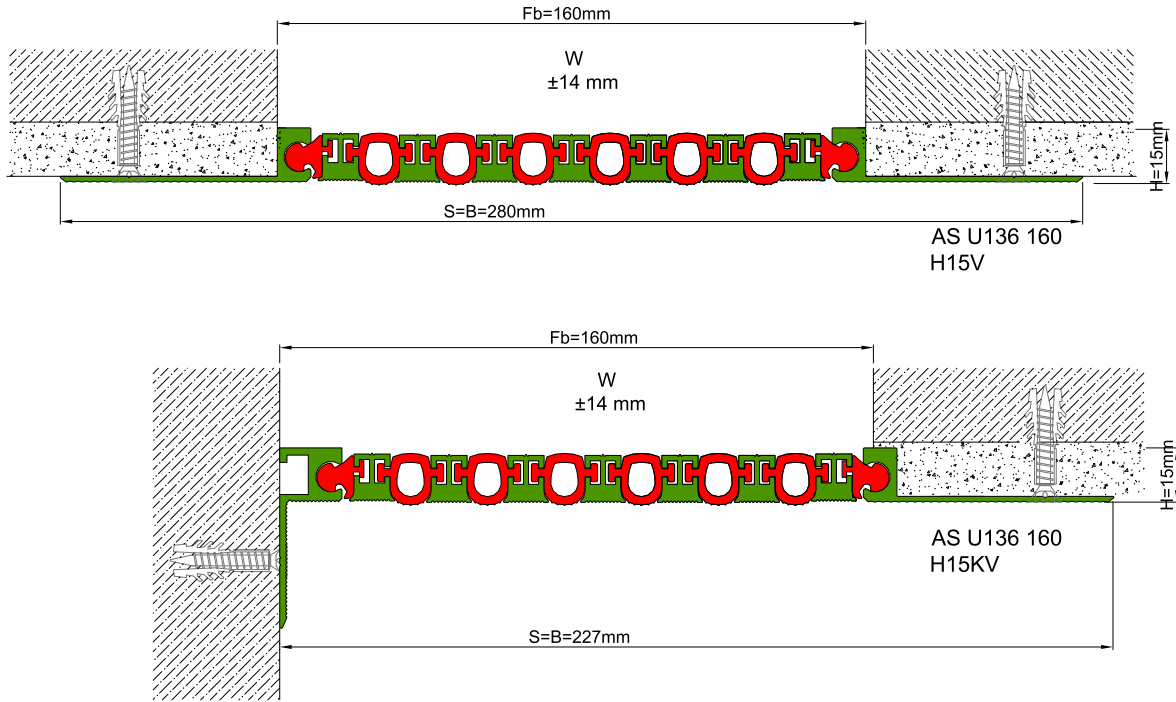

AS U136 can be considered as surface mounted type of AS A126 and can easily be installed by means of screws to all types of wall & ceiling. Adjustable interlocking profile and gasket configuration makes it available for gaps up to 200 mm. Multipartite design ensures the profile to meet displacements in 3 directions. If inquired, AS U136 can be applied with floor type AS U236 and this dual application brings in a decorative aspect. Profiles are delivered factory-assembled.

- Application Areas** : Indoor & Outdoor / Wall & Ceiling
- Ideal for** : Shopping Malls, Airports, Residences, Hospitals, Hotels, Commercial & Public Buildings etc.
- Material** : Mill Finish Aluminum (Anodizing optional), TPE Gasket
- Aluminum Alloy** : 6063 AA-USA / EN AW 6063
- Optional Supplies** : Fire Barrier, Waterproof EPDM membrane

* Visuals are representative and the profile configuration may differ depending on the characteristics requested.

GASKET COLORS **BLACK** GREY BEIGE Custom Colors available.

LOCATION	MODEL	GAP (Fb) mm	HEIGHT (H) MM	OVERALL WIDTH (B) mm	VISIBLE WIDTH (S) mm	MOVEMENT (W) mm	LOAD CAPACITY	STANDARD LENGTH (mt)
Wall to Wall	AS U136-035	35	15	155	155	± 2	N/A	3
	AS U136-060	60	15	180	180	± 4	N/A	3
	AS U136-080	80	15	200	200	± 6	N/A	3
	AS U136-100	100	15	220	220	± 8	N/A	3
	AS U136-120	120	15	240	240	± 10	N/A	3
	AS U136-140	140	15	260	260	± 12	N/A	3
	AS U136-160	160	15	280	280	± 14	N/A	3
	AS U136-180	180	15	300	300	± 16	N/A	3
	AS U136-200	200	15	320	320	± 18	N/A	3

Note: Please ask for different sizes

Profil No Profile Number	AS U136 160	AS U136 160 K
Fb (mm)	160	160
H (mm) yaklaşık approx.	15	15
W± (mm) yaklaşık approx.	±14	±14
Renk Color	Alüminyum: Natürel, Fitiller: Siyah, gri, diğer Aluminum: Natural, Inserts: Black, grey, others	
Malzeme Material	Alüminyum, TPE Termoplastik Elastomer Aluminum, TPE Thermoplastic Elastomer	
Standart Uzunluk Standard Length	3	